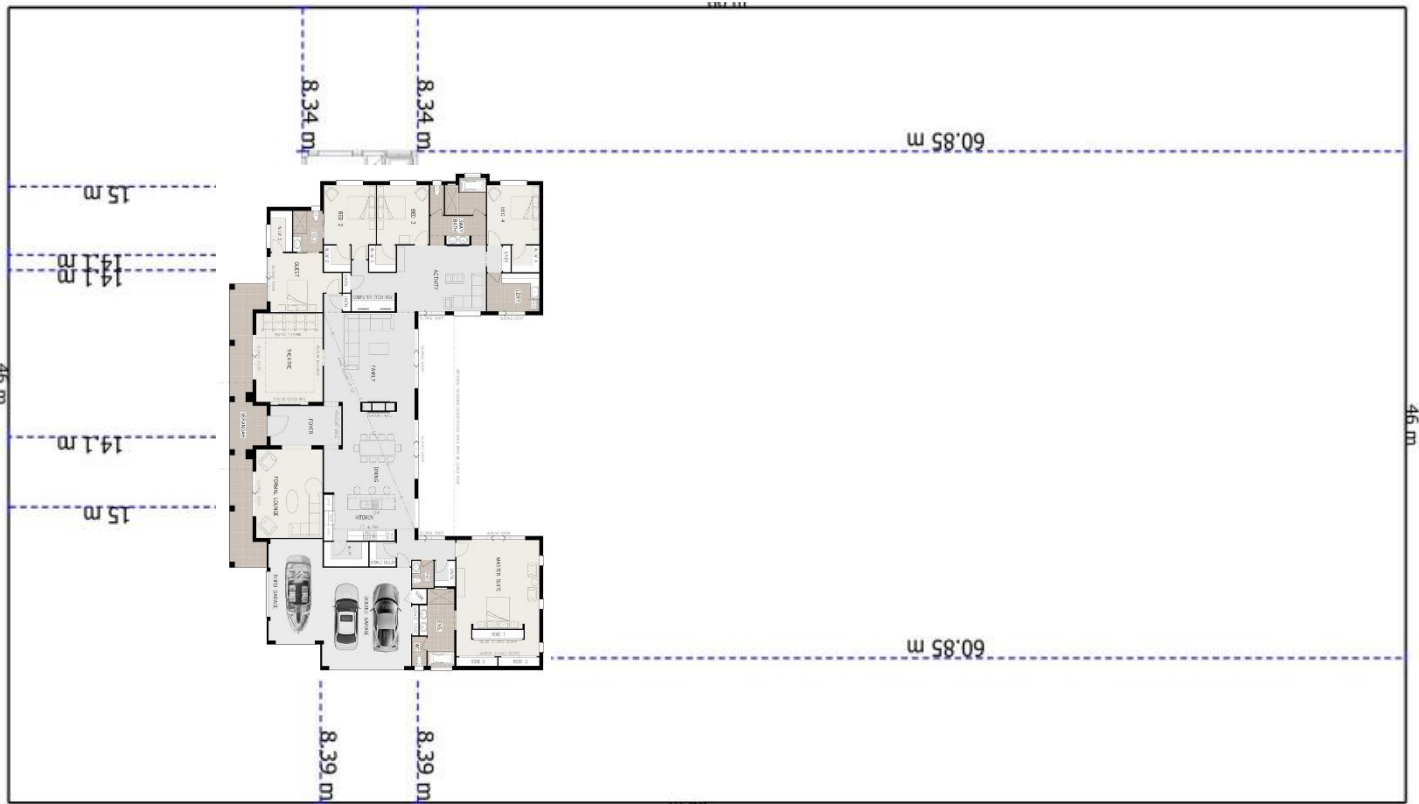

"THE RESORT"

The Resort

Estrella Jones
estrella@marksmanhomes.co.au
0242 715200

1300 487 226

THEACRES.COM.AU