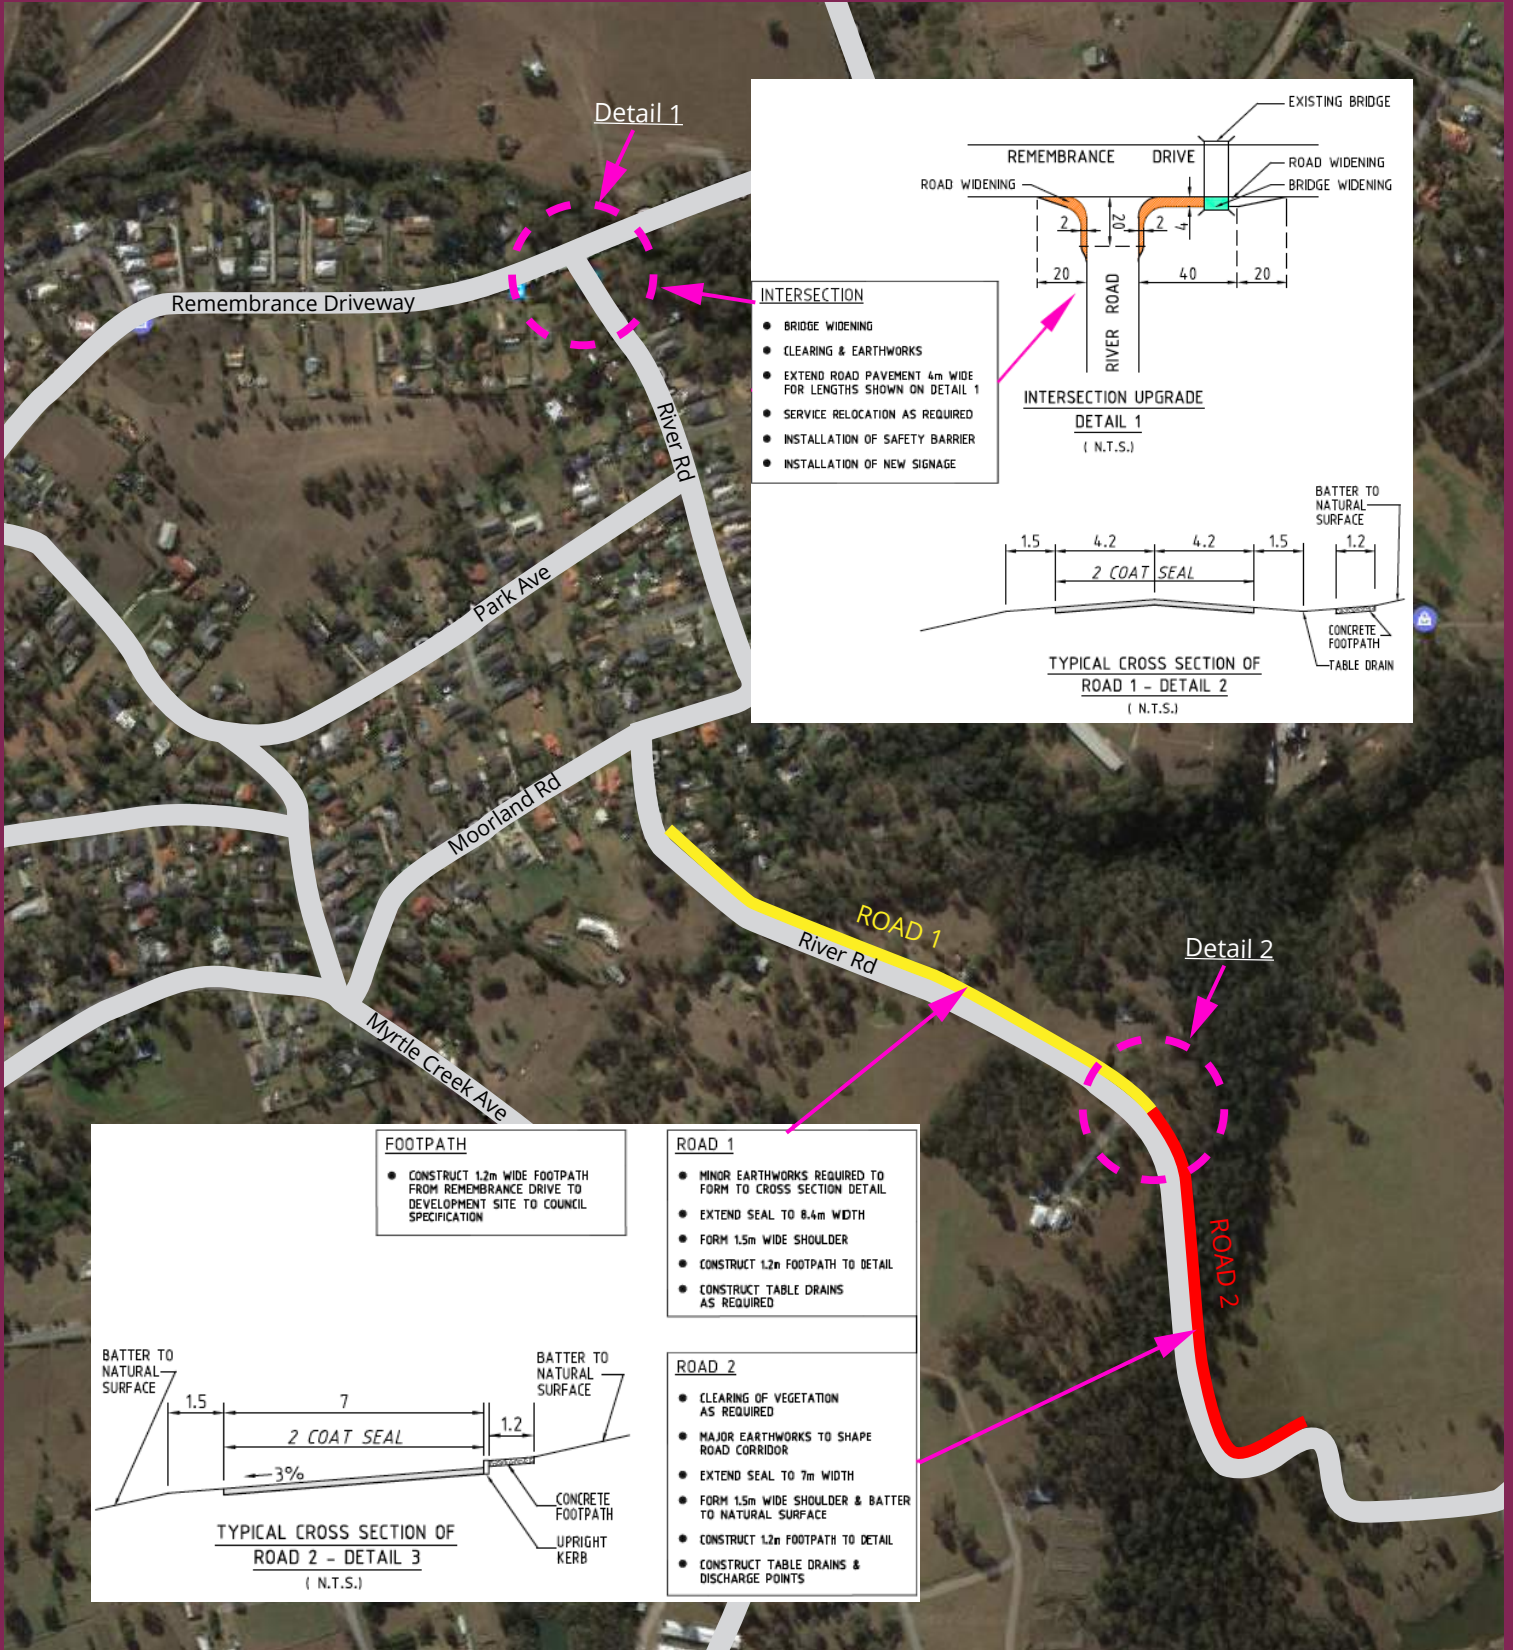

THE
ACRES
 WOLLONDILLY

1300 487 226

THEACRES.COM.AU